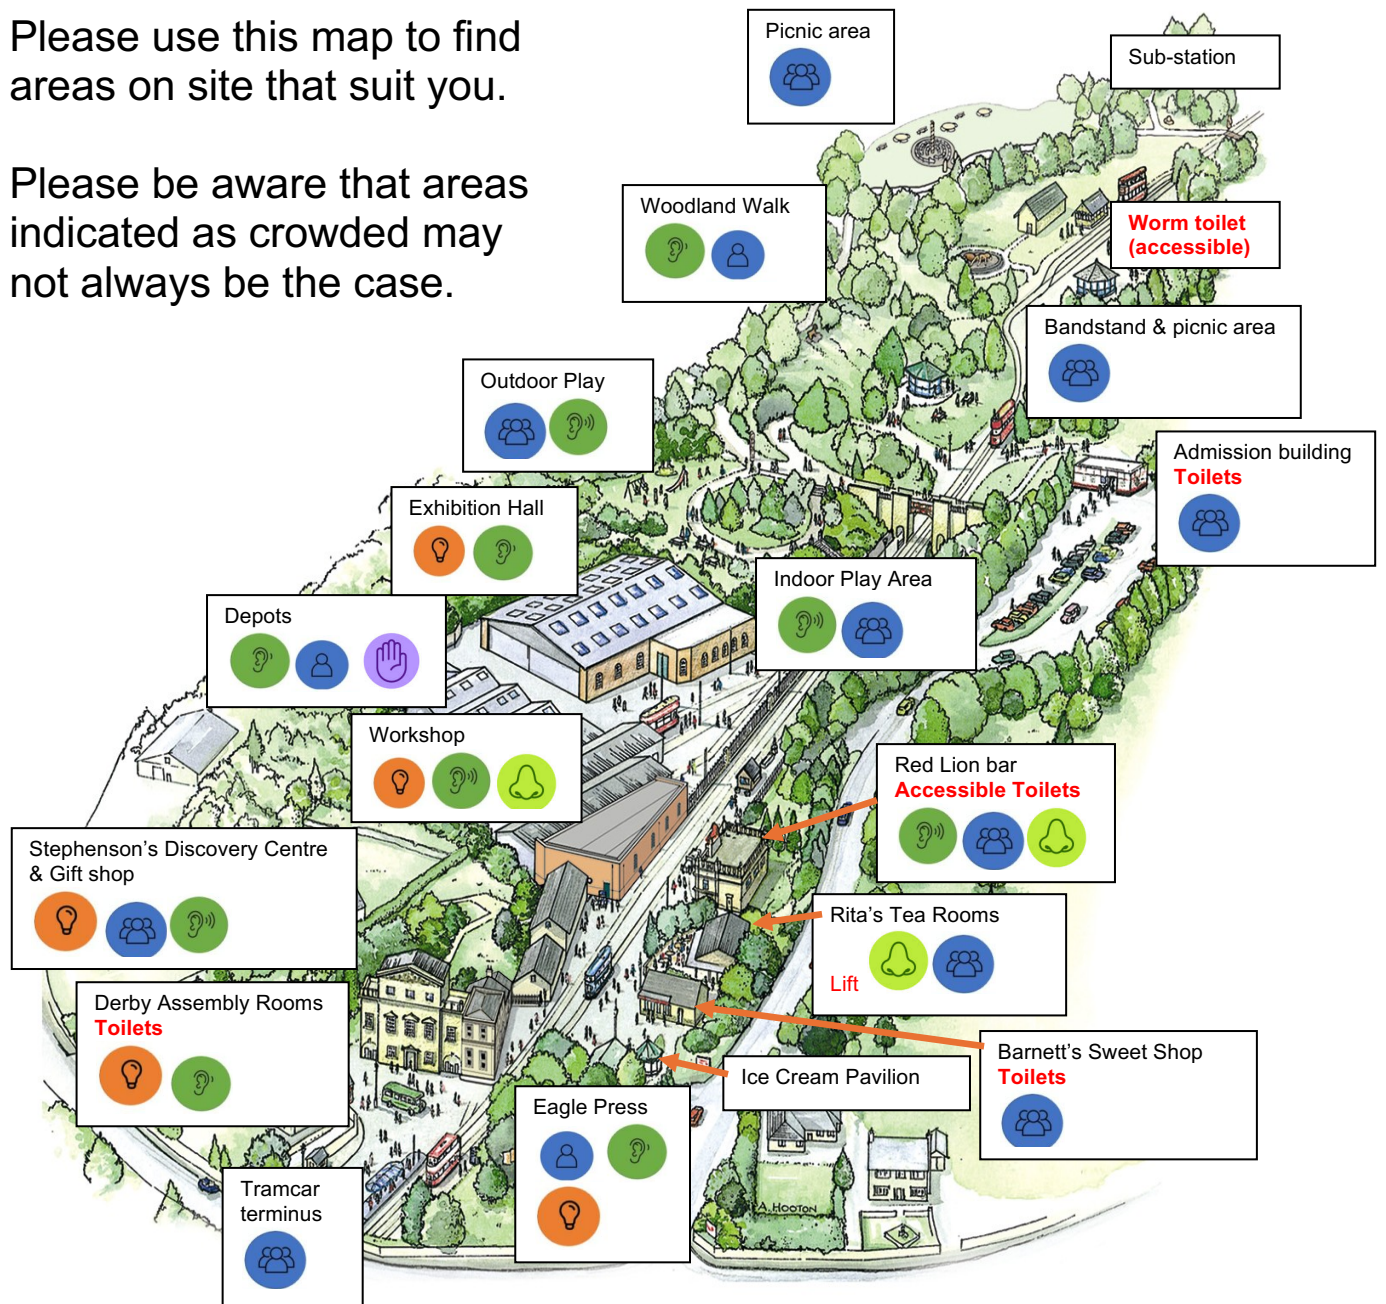

Village Sensory Map

Please use this map to find areas on site that suit you.

Please be aware that areas indicated as crowded may not always be the case.

Low light	Bright light
Low noise	Loud noise
Less crowded	More crowded
Possible strong smells	Tight/ confined spaces

If you feel that alterations are required on this map, please email Education@tramway.co.uk.